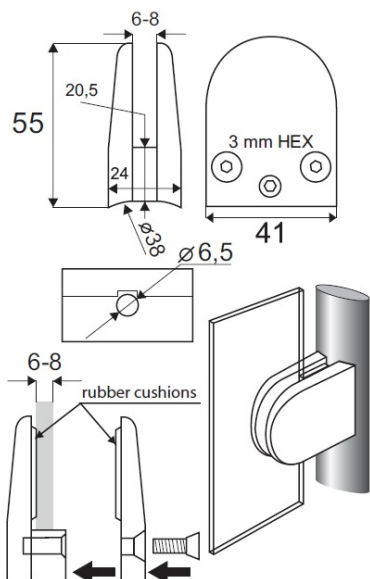

# PRODUCT SHEET

**Description:**

Glass Clamp, "Medium",Zamak,Matt NPL,Bent Tube ø38mm,F/6-8mm Glass Thickness

**Item number:**

22.10.176-0

Units	Box	Carton	HS Code	Barcode
Pcs.	10	100	8302419000	
				5704866083096